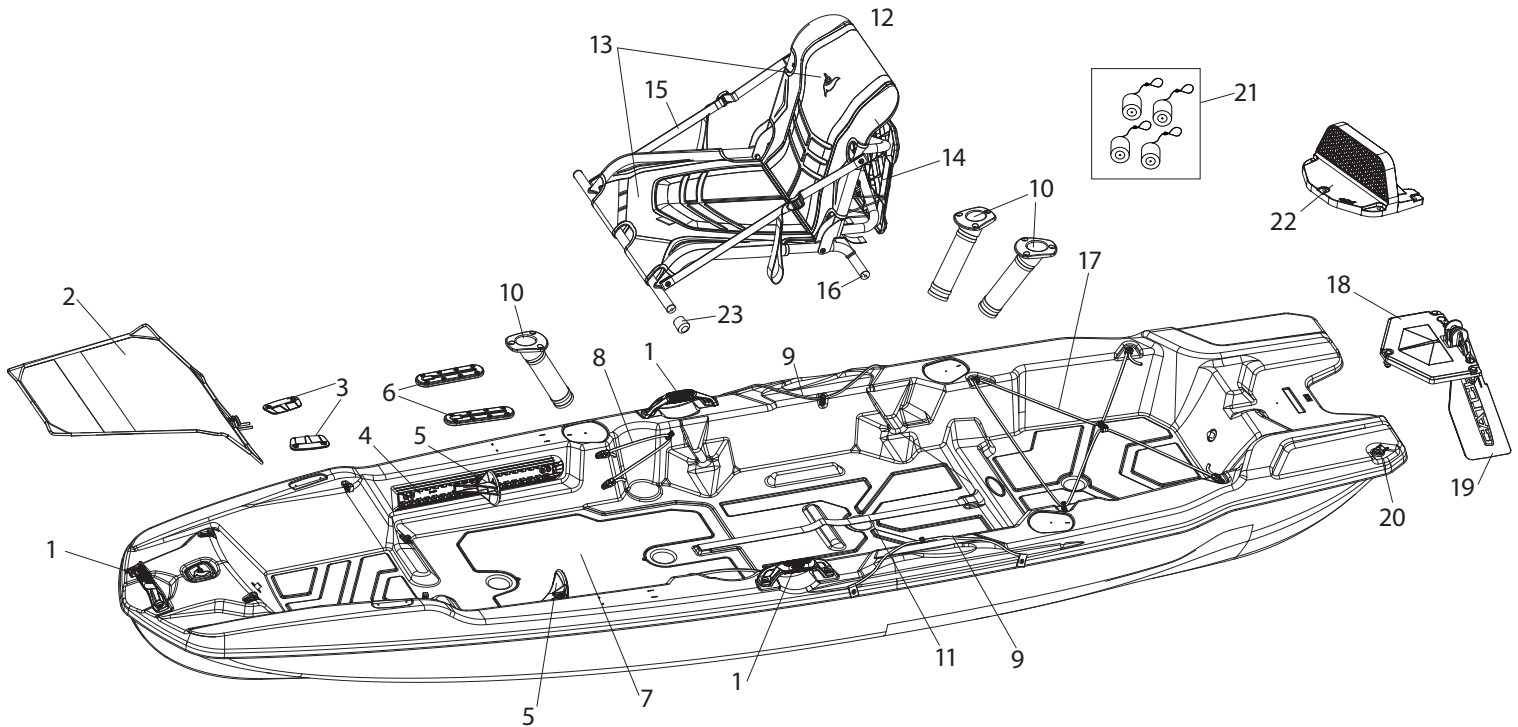

10 ft 8 in. (3.25 m) SIT-ON-TOP FISHING KAYAKS KAYAKS DE PÊCHE À COCKPIT OUVERT DE 3,25 m (10,8 pi)

**NOTE:**

Not all models are equipped with the parts listed above.

All accessories are branded Pelican and designed to fit perfectly on your Pelican kayak. For any additional information contact customer service at 1 888 669-6960 or write to us at support@confluenceoutdoor.com.

REPLACEMENT PARTS LIST • LISTE DES PIÈCES DE REMPLACEMENT

- | | |
|---|---|
| 1. Carrying handle T • Poignée de transport PS1736 | 7. Anti-slip carpet • Tapis antidérapant PS3103-00 |
| 2. Front Mesh • Filet avant PS3105-00 | 8. Elastic bungee cord 17in. (43cm) Bottle holder • Cordage élastique porte bouteille 43 cm (17po) PS1695 Bright orange Orange vif |
| 3. Rod tip protector • Protecteur canne à pêche PS3040-00 | 9. Paddle and rod tie-down • Porte-pagaie et porte-canne PS1511 Black Noir |
| 4. Adjustable footrests • Appui-pieds ajustables PS0540-2 | 10. Flush mount rod holder • Porte-canne encastré PS1611 PS0649-3-00 Bright orange Black Orange vif Noir |
| 5. Footrests • Appui-pieds PS1082 | |
| 6. 4 in. (10.2 cm) rigging track • Rail de gréement de 10,2 cm (4 po) PS3047 PS3114-00 Installation with 8 screws Installation with 6 screws Installation avec 8 vis Installation avec 6 vis | |